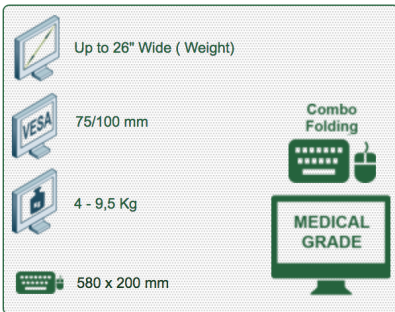

Display Compatibility: 26" Wide (Weight)
Supported Weight: 4- 9,5 Kg
VESA standard: 75 / 100 mm
Keyboard-Mouse holder: 580 x 200 mm

300 + 240 mm height-adjustable Medical Combo Folding Arm for monitor, keyboard and mouse, wall mounting on vertical sliding rail

Technical specifications:

- * Integrated cable channel
- * Equipotential bonding
- * Optional Vertical Wall Slide Rail Mounting available in several lengths (480 mm - 720 mm - 960 mm - 1200 mm).
- * These wall rails can be easily cut to the required size. All cables also pass through the wall rail. (See Options below)
- * This 300 + 240 mm Combo Folding Arm with gas spring simply slides into the wall rail to adjust to the desired height and fixed.
- * It has a safety height adjustment stop button, which allows the arm to remain in the chosen position.
- * The head of this arm complies with the standard for mounting screens: VESA MIS-D 75 mm and 100 mm.
- * Compatible with screens whose weight does not exceed 4 - 9,5 Kg.
- * Touch screen stability. * Screen tilt: 10°.
- * Screen rotation: 110° right, 110° left.
- * Arm rotation: 105° to the right, 105° to the left.
- * Height adjustment: 45° down, 45° up * Total length 991 - 1086 mm
- * Foldable and removable keyboard and mouse holder: 580 x 200 mm
- * Compatible with multimedia terminals (TMM)
- * Color RAL 7024 (Graphite Grey) and White
- * All our medical arms are in conformity: CE, ROHS, Medical Grade, Regulations MDD 93/42 ECC.
- * Warranty: 5 years