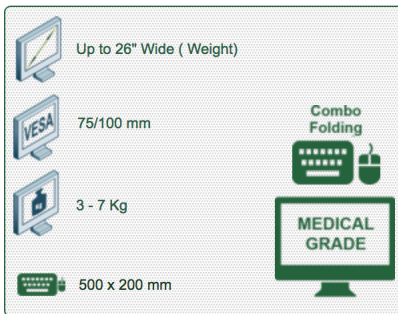

Display Compatibility: 26" Wide (Weight)
Supported Weight: 3- 7 Kg
VESA standard: 75 / 100 mm
Keyboard-Mouse holder: 500 x 200 mm

300 + 240 mm height-adjustable Medical Combo Folding Arm for monitor, keyboard and mouse, wall mounting on vertical sliding rail

Technical specifications:

- * Integrated cable channel
- * Equipotential bonding
- * Optional Vertical Wall Slide Rail Mounting available in several lengths (480 mm - 720 mm - 960 mm - 1200 mm).
- * These wall rails can be easily cut to the required size. All cables also pass through the wall rail. (See Options below)
- * This 300 + 240 mm Combo Folding Arm with gas spring simply slides into the wall rail to adjust to the desired height and fixed.
- * It has a safety height adjustment stop button, which allows the arm to remain in the chosen position.
- * The head of this arm complies with the standard for mounting screens: VESA MIS-D 75 mm and 100 mm.
- * Compatible with screens whose weight does not exceed 3 - 7 Kg.
- * Touch screen stability. * Screen tilt: 10°.
- * Screen rotation: 110° right, 110° left.
- * Arm rotation: 105° to the right, 105° to the left.
- * Height adjustment: 45° down, 45° up * Total length 991 - 1086 mm
- * Foldable and removable keyboard and mouse holder: 500 x 200 mm
- * Compatible with multimedia terminals (TMM)
- * Color RAL 7024 (Graphite Grey) and White
- * All our medical arms are in conformity: CE, ROHS, Medical Grade, Regulations MDD 93/42 ECC.
- * Warranty: 5 years