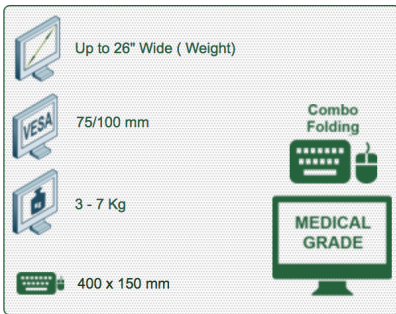

Display Compatibility: 26" Wide (Weight)
Supported Weight: 3- 7 Kg
VESA standard: 75 / 100 mm
Keyboard-Mouse holder: 400 x 150 mm

300 + 240 mm height-adjustable Medical Combo Folding Arm for monitor, keyboard and mouse, wall mounting on vertical sliding rail

Technical specifications:

- * Integrated cable channel
- * Equipotential bonding
- * Optional Vertical Wall Slide Rail Mounting available in several lengths (480 mm - 720 mm - 960 mm - 1200 mm).
- * These wall rails can be easily cut to the required size. All cables also pass through the wall rail. (See Options below)
- * This 300 + 240 mm Combo Folding Arm with gas spring simply slides into the wall rail to adjust to the desired height and fixed.
- * It has a safety height adjustment stop button, which allows the arm to remain in the chosen position.
- * The head of this arm complies with the standard for mounting screens: VESA MIS-D 75 mm and 100 mm.
- * Compatible with screens whose weight does not exceed 3 - 7 Kg.
- * Touch screen stability. * Screen tilt: 10°.
- * Screen rotation: 110° right, 110° left.
- * Arm rotation: 105° to the right, 105° to the left.
- * Height adjustment: 45° down, 45° up * Total length 991 - 1086 mm
- * Foldable and removable keyboard and mouse holder: 400 x 150 mm
- * Compatible with multimedia terminals (TMM)
- * Color RAL 7024 (Graphite Grey) and White
- * All our medical arms are in conformity: CE, ROHS, Medical Grade, Regulations MDD 93/42 ECC.
- * Warranty: 5 years