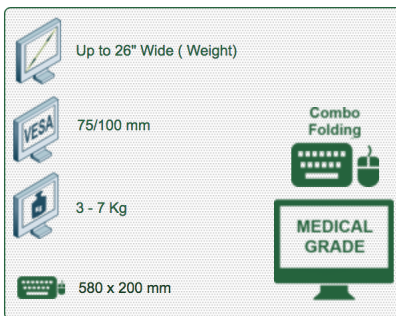

Display Compatibility: 26" Wide (Weight)
Supported Weight: 3- 7 Kg
VESA standard: 75 / 100 mm
Keyboard-Mouse holder: 580 x 200 mm

300 mm height-adjustable Medical Combo Folding Arm for monitor, keyboard and mouse, wall mounting on vertical sliding rail

Technical specifications:

- * Integrated cable channel
- * Equipotential bonding
- * Optional Vertical Wall Slide Rail Mounting available in several lengths (480 mm - 720 mm - 960 mm - 1200 mm).
- * These wall rails can be easily cut to the required size. All cables also pass through the wall rail. (See Options below)
- * This 300 mm Combo Folding Arm with gas spring simply slides into the wall rail to adjust to the desired height and fixed.
- * It has a safety height adjustment stop button, which allows the arm to remain in the chosen position.
- * The head of this arm complies with the standard for mounting screens: VESA MIS-D 75 mm and 100 mm.
- * Compatible with screens whose weight does not exceed 3 - 7 Kg.
- * Touch screen stability.
- * Screen tilt: 10°. * Screen rotation: 110° right, 110° left.
- * Arm rotation: 105° to the right, 105° to the left.
- * Height adjustment: 45° down, 45° up * Total length 821-916 mm
- * Foldable and removable keyboard and mouse holder: 580 x 200 mm
- * Compatible with multimedia terminals (TMM)
- * Color RAL 7024 (Graphite Grey) and White
- * All our medical arms are in conformity: CE, ROHS, Medical Grade, Regulations MDD 93/42 ECC.
- * Warranty: 5 years