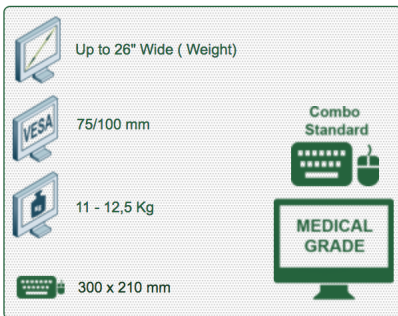

Display Compatibility: 26" Wide (Weight)
Supported Weight: 11 - 12,5 Kg
VESA standard: 75 / 100 mm
Keyboard-Mouse holder: 300 x 210 mm

300 + 240 mm height adjustable Combo Medical Arm Standard for screen, keyboard and mouse, wall mounting on vertical sliding rail

This 300 + 240 mm Horizontal Combo Medical Arm with gas spring height adjustment allows the LCD screen to be perfectly fixed, oriented and adjusted and supports the keyboard and mouse. It is coated with an anti-microbial agent offering hygiene and cleaning down to the last detail. Its modern design has been specially designed for healthcare environments.

Technical specifications:

- * Integrated cable channel
- * Equipotential bonding
- * Optional Vertical Wall Slide Rail Mounting available in several lengths (480 mm - 720 mm - 960 mm - 1200 mm).
- * These wall rails can be easily cut to the required size. All cables also pass through the wall rail. (See Options below)
- * This 300 + 240 mm Horizontal Combo Arm with gas spring simply slides into the wall rail to be adjusted to the desired height and fixed.
- * It has a safety height adjustment stop button, which allows the arm to remain in the chosen position.
- * The head of this arm complies with the standard for mounting screens: VESA MIS-D 75 mm and 100 mm.
- * Compatible with screens whose weight does not exceed 11 -12,5 Kg.
- * Touch screen stability. * Screen tilt: 10°.
- * Screen rotation: 110° right, 110° left.
- * Arm rotation: 105° to the right, 105° to the left.
- * Height adjustment: 45° down, 45° up * Total length 1010 mm
- * Keyboard and Mouse Stand: 300 x 210 mm
- * Compatible with multimedia terminals (TMM)
- * Color RAL 7024 (Graphite Grey) and White
- * All our medical arms are in conformity: CE, ROHS, Medical Grade, Regulations MDD 93/42 ECC.
- * Warranty: 5 years