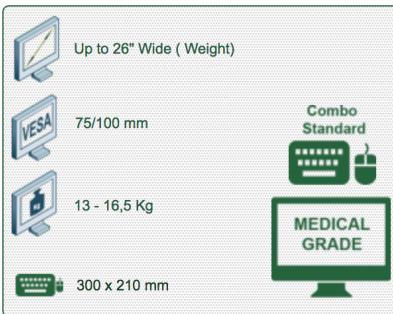

Display Compatibility: 26" Wide ( Weight)  
Supported Weight: 13 - 16,5 Kg  
VESA standard: 75 / 100 mm  
Keyboard-Mouse holder: 300 x 210 mm

**300 mm height adjustable Combo Medical Arm Standard for screen, keyboard and mouse, wall mounting on vertical sliding rail**

This 300 mm Horizontal Combo Medical Arm with gas spring height adjustment allows the LCD screen to be perfectly fixed, oriented and adjusted and supports the keyboard and mouse. It is coated with an anti-microbial agent offering hygiene and cleaning down to the last detail. Its modern design has been specially designed for healthcare environments.

**Technical specifications:**

- \* Integrated cable channel \* Equipotential bonding
- \* Optional Vertical Wall Slide Rail Mounting available in several lengths (480 mm - 720 mm - 960 mm - 1200 mm).
- \* These wall rails can be easily cut to the required size. All cables also pass through the wall rail. (See Options below)
- \* This 300 mm Horizontal Combo Arm with gas spring simply slides into the wall rail to be adjusted to the desired height and fixed.
- \* It has a safety height adjustment stop button, which allows the arm to remain in the chosen position.
- \* The head of this arm complies with the standard for mounting screens: VESA MIS-D 75 mm and 100 mm.
- \* Compatible with screens whose weight does not exceed 13 -16,5 Kg.
- \* Touch screen stability. \* Screen tilt: 10°.
- \* Screen rotation: 110° right, 110° left.
- \* Arm rotation: 105° to the right, 105° to the left.
- \* Height adjustment: 45° down, 45° up \* Total length 780 mm
- \* Keyboard and Mouse Stand: 300 x 210 mm
- \* Compatible with multimedia terminals (TMM)
- \* Color RAL 7024 (Graphite Grey) and White
- \* All our medical arms are in conformity: CE, ROHS, Medical Grade, Regulations MDD 93/42 ECC.
- \* Warranty: 5 years