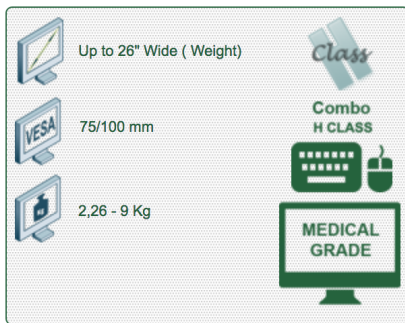

Display Compatibility: 26" Wide ( Weight)  
 Supported Weight: 2,26 - 9 Kg  
 VESA standard: 75 / 100 mm

### Display mount, INTOP 3, H Class, direct wall mount

The science of access to technology at the point of care everywhere

#### Technical specifications:

- \* Monitor tilt  $+5^{\circ}/- 15^{\circ}$
- \*  $180^{\circ}$  monitor rotation
- \* VESA 75mm/100mm
- \* Monitor weight range:  
 Counterweight (2.26 Kg to 4.53 Kg)  
 Manual rotation lock (9,07 Kg)
- \* Maximum installation space required:  
 Monitors of different sizes require different spaces
- \* Total weight: 0,9 Kg
- \* Colour: Platinum and Black