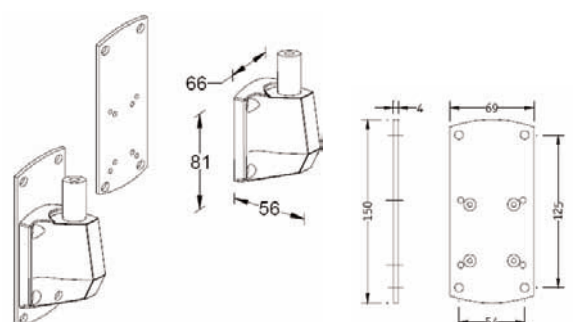

**Combo Arm Dual extension**

The Combo Single extension arm allows the full articulation of the LCD monitor. This Combo Arm folds up right over the mount and extends 22 cm from the center of the mount to the LCD monitor. This Combo EGF 56102 has one articulating of 18 cm arms. Two handles next to the monitor tighten the monitor into position. The monitor can be adjusted horizontally. This Combo Arm has been widely used in Office applications as data entry stations. This model is also designed to be mounted to a 80 cm wall track in option.

• Deportee of 360 mm thanks to his extension • Orientation of the screen:

Portrait or landscape • 3 axes of rotations • Slope of the screen on 180°

- Charge max: 12 kgs/screen
- Compatible vesa 75/100 mm
- Colour: aluminium