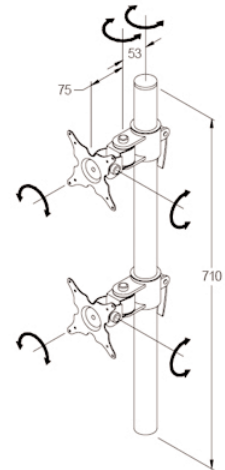

Product Data Sheet

Monitor Mount 14-19"

Vesa 75/100 mm
Load Capacity: 10 Kg

Dual Vertical
Pole Mount
Eco Arm
Color Aluminium

Dual Vertical Eco Arm Desk Mount (Options)

This device can receive 2 flat-faced screens on a single basis and makes it possible to direct each one of them for a perfect visualization and a greater ergonomic comfort. Multiview technology makes it possible to fix and align perfectly several flat-faced screens. Adapter VESA 75/100 mm. Supports LCD up to 10 kgs on each pivot.

- Stand for two vertical LCD screen on a single pole
- Height adjustable Model
- Suits LCD screens 14" up to 19"
- Max load : 10 kgs.
- Compatibility : Vesa 75x75 / 100x100 mm
- Fixing: Choose Desk Mount Options
- Color : Aluminium