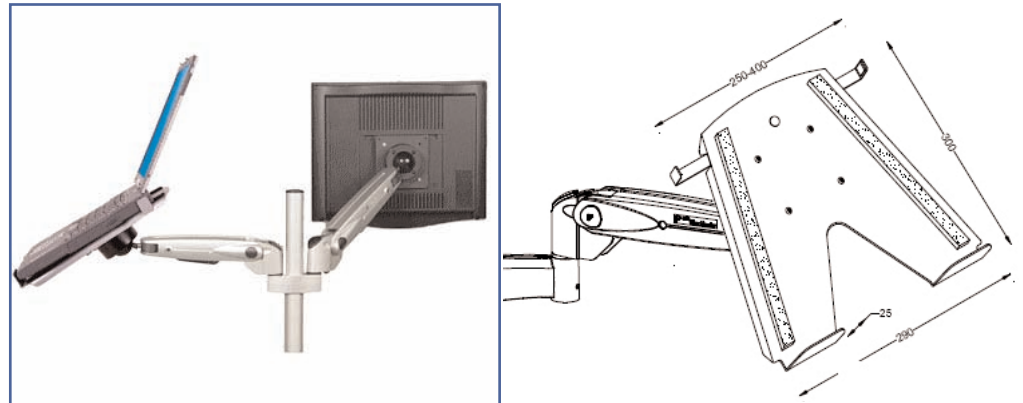

Load Laptop : 6 Kg
Load Monitor: 12 Kg

Laptop Post
Lift Laptop
Lift Monitor
Color Aluminium

Workplace Wellness

Part Number
EGF 57622

www.ergonoflex.com

Page 15

Laptop Post Lift Laptop & Lift Monitor

Discover a new way of interfacing with your tablet PC or notebook... the ErgonoFlex Laptop Series Arm suspends your portable above the desk where it can be instantly repositioned for comfortable viewing. Combine with a wireless keyboard and mouse to create an ergonomic docking station for your computer. It's an ideal solution for workers on the move. Improve productivity while working at your primary desk, then simply grab the computer and go when it's time to leave.

The attractive ErgonoFlex Laptop Post Series Arm do not includes our desk edge / grommet clamp mount, you can choose. With This configuration Laptop Post the office is not encumbered any more by the screens. This device can receive 1 flat-faced screens and one Laptop on a single basis and makes it possible to direct each one of them for a perfect parabolic visualization and a greater ergonomic comfort with Dual Double Gaz arms.