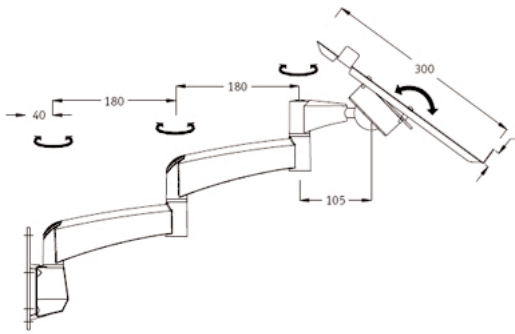

Part Number
EGF 56502

www.ergonoflex.com

Product Data Sheet

Laptop Mount 14-17"

Load Capacity: 6 Kg

Dual Extension
Color Aluminium

Laptop Arm Dual extension

Discover a new way of interfacing with your tablet PC or notebook... the Laptop Series Arm suspends your portable above the desk where it can be instantly repositioned for comfortable viewing. Combine with a wireless keyboard and mouse to create an ergonomic docking station for your computer. It's an ideal solution for workers on the move. Improve productivity while working at your primary desk, then simply grab the computer and go when it's time to leave. The attractive Laptop Series Arm includes can be also mount on a desk. Alternately, inquire about our slatwall, slatrail or wall mount options.