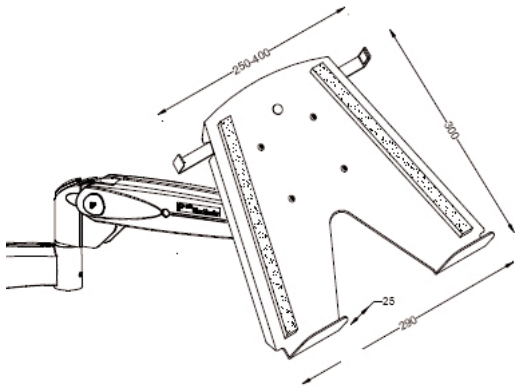

- Mural support for portable computer
- Is appropriate for notebooks from 14 to 17"
- Slope of the adjustable keyboard
- Deportee of 480 mm thanks to his extension
- 3 axes of rotations
- Completely ergonomic model thanks to its jack with gaspring for Laptop
- Charge max: 6 kgs for Laptop & 12 Kg Monitor
- Coloris : aluminium

Mounting Option:

Desk Clamp

Through Bold

Product Data Sheet

Laptop Mount 14-17"

Load Laptop : 6 Kg
Load Monitor: 12 Kg

Laptop Post
Lift Extension Laptop
Lift Extension Monitor
Color Aluminium

Laptop Post Lift Extension Laptop & Lift Extension Monitor