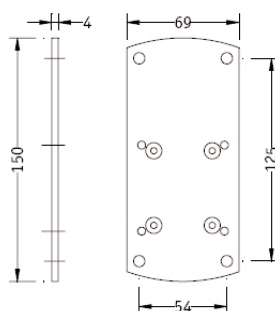

Laptop Simple Gas-strut Arm

Discover a new way of interfacing with your tablet PC or notebook... the Laptop SeriesArm suspends your portable above the desk where it can be instantly repositioned for comfortable viewing. Combine with a wireless keyboard and mouse to create an ergonomic docking station for your computer.

It's an ideal solution for workers on the move. Improve productivity while working at your primary desk, then simply grab the computer and go when it's time to leave. The attractive Laptop Series Arm includes can be also mount on a desk. Alternately, inquire about our slatwall, slatrail or wall mount options.

- Mural support for portable computer
- Is appropriate for notebooks from 14 to 17"
- Slope of the adjustable keyboard
- Deportee of 300 mm thanks to his extension
- 2 axes of rotations
- Completely ergonomic model thanks to its jack with gas
- Charge max: 6 kgs

- Coloris : aluminium

Part Number
EGF 56522

www.ergonoflex.com