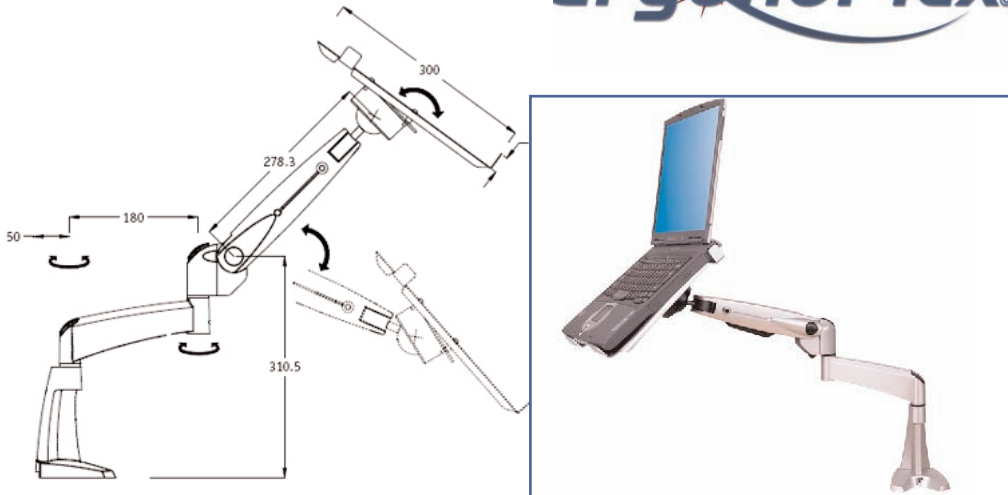

Part Number
EGF 56612

www.ergonoflex.com

Product Data Sheet

Laptop Arm

Load Capacity: 6 Kg

Extension Gas-Strut
Color Aluminium

Laptop Extension Gas-strut Arm

Discover a new way of interfacing with your tablet PC or notebook... the Laptop Series Arm suspends your portable above the desk where it can be instantly repositioned for comfortable viewing. Combine with a wireless keyboard and mouse to create an ergonomic docking station for your computer. It's an ideal solution for workers on the move. Improve productivity while working at your primary desk, then simply grab the computer and go when it's time to leave. The attractive Laptop Series Arm includes can be also mount on a desk. Alternately, inquire about our slatwall, slatrail or wall mount options.