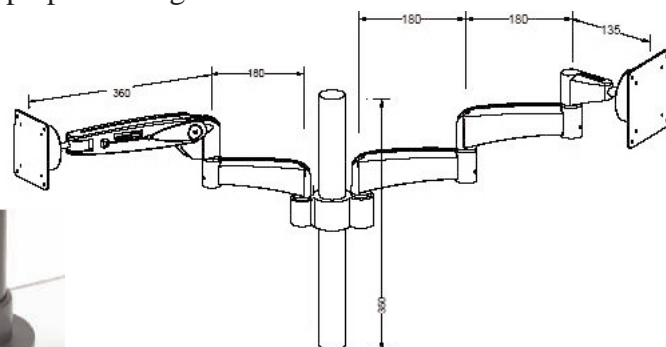

Product Data Sheet

Laptop Mount 14-17"

Load Laptop : 6 Kg
Load Monitor: 12 Kg

Laptop Post
Lift Extension Laptop
Dual Extension Monitor
Color Aluminium

Workplace Wellness

Part Number
57612

www.ergonoflex.com

Page 13

Laptop Post Lift Extension Laptop & Dual Extension Monitor

Discover a new way of interfacing with your tablet PC or notebook... the ErgonoFlex Laptop Series Arm suspends your portable above the desk where it can be instantly repositioned for comfortable viewing. Combine with a wireless keyboard and mouse to create an ergonomic docking station for your computer. It's an ideal solution for workers on the move. Improve productivity while working at your primary desk, then simply grab the computer and go when it's time to leave.

The attractive ErgonoFlex Laptop Post Series Arm do not includes our desk edge / grommet clamp mount, you can choose. With This configuration Laptop Post the office is not encumbered any more by the screens. This device can receive 1 flat-faced screens and one Laptop on a single basis and makes it possible to direct each one of them for a perfect parabolic visualization and a greater ergonomic comfort with Dual Double Gaz arms.

This Laptop Post is equipped with technology Joint Ball Pivot. Side adjustment and pivot ball-joint' for rotation, slope and individual side adjustment. Install several screens on a simple bar and create easily and quickly very aesthetic configurations multi-screen.

- Mural support for portable computer
- Is appropriate for notebooks from 14 to 17"
- Slope of the adjustable keyboard
- Deportee of 480 mm thanks to his extension
- 3 axes of rotations
- Completely ergonomic model thanks to its jack with gaspring for Laptop
- Charge max: 6 kgs for Laptop & 12 Kg Monitor
- Coloris : aluminium