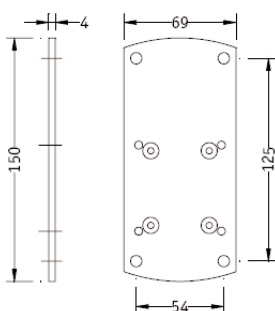

Workplace Wellness

Part Number
EGF 56532

www.ergonoflex.com