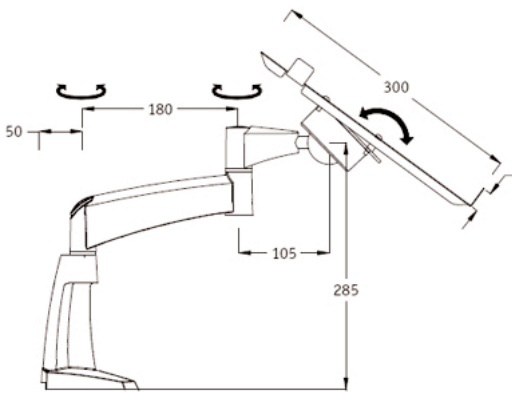

- Mural support for portable computer
- Is appropriate for notebooks from 14 to 17"
- Slope of the adjustable keyboard
- Deportee of 480 mm thanks to his extension
- 3 axes of rotations
- Completely ergonomic model thanks to its jack with gaspring for Laptop & Monitor
- Charge max: 6 kgs for Laptop & 12 Kg Monitor
- Coloris : aluminium

Included Wall Mount

Product Data Sheet

Laptop Arm 14"-17"

Load Capacity: 6 Kg

Single Extension
Color Aluminium

Laptop Arm Single extension

Discover a new way of interfacing with your tablet PC or notebook... the Laptop Series Arm suspends your portable above the desk where it can be instantly repositioned for comfortable viewing. Combine with a wireless keyboard and mouse to create an ergonomic docking station for your computer. It's an ideal solution for workers on the move. Improve productivity while working at your primary desk, then simply grab the computer and go when it's time to leave.