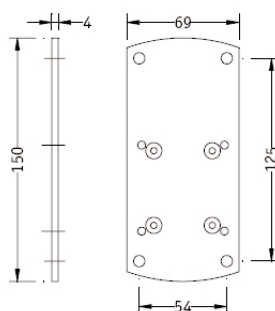

Product Data Sheet

Laptop Mount 14-17"

Load Capacity: 6 Kg

Single Extension
Color Aluminium

Laptop Arm Single extension

Discover a new way of interfacing with your tablet PC or notebook... the Laptop Series Arm suspends your portable above the desk where it can be instantly repositioned for comfortable viewing. Combine with a wireless keyboard and mouse to create an ergonomic docking station for your computer. It's an ideal solution for workers on the move. Improve productivity while working at your primary desk, then simply grab the computer and go when it's time to leave. The attractive Laptop Series Arm includes can be also mount on a desk. Alternately, inquire about our slatwall, slatrail or wall mount options.

- Mural support for portable computer
- Is appropriate for notebooks from 14 to 17"
- Slope of the adjustable keyboard
- Deportee of 180 mm thanks to his extension
- 2 axes of rotations
- Charge max: 6 kgs
- Coloris : aluminium

Part Number
EGF 56502

www.ergonoflex.com