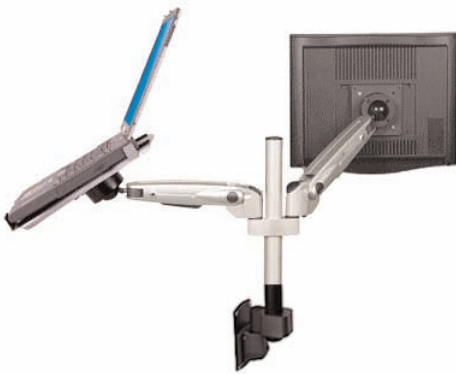

www.ergonoflex.com