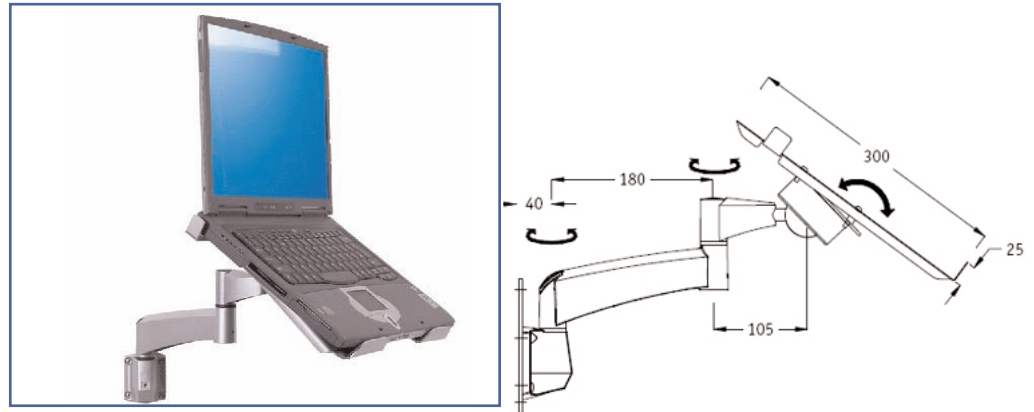

This Laptop Post is equipped with technology Joint Ball Pivot. Side adjustment and pivot ball-joint' for rotation, slope and individual side adjustment. Install several screens on a simple bar and create easily and quickly very aesthetic configurations multi-screen.

Load Capacity: 6 Kg

Single Extension
Color Aluminium

Laptop Arm Single extension

Discover a new way of interfacing with your tablet PC or notebook... the Laptop Series Arm suspends your portable above the desk where it can be instantly repositioned for comfortable viewing. Combine with a wireless keyboard and mouse to create an ergonomic docking station for your computer. It's an ideal solution for workers on the move. Improve productivity while working at your primary desk, then simply grab the computer and go when it's time to leave. The attractive Laptop Series Arm includes can be also mount on a desk. Alternately, inquire about our slatwall, slatrail or wall mount options.

Discover a new way of interfacing with your tablet PC or notebook... the Laptop Series Arm suspends your portable above the desk where it can be instantly repositioned for comfortable viewing. Combine with a wireless keyboard and mouse to create an ergonomic docking station for your computer. It's an ideal solution for workers on the move. Improve productivity while working at your primary desk, then simply grab the computer and go when it's time to leave. The attractive Laptop Series Arm includes can be also mount on a desk. Alternately, inquire about our slatwall, slatrail or wall mount options.