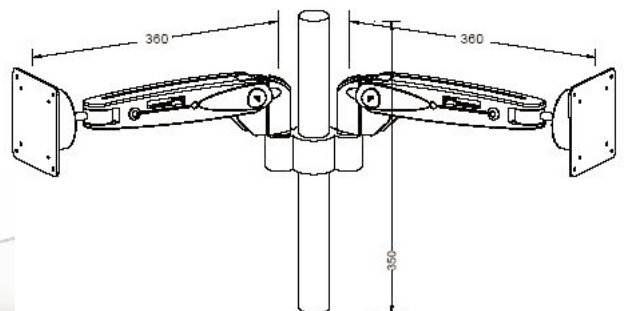

Product Data Sheet

Laptop Mount 14-17"

Load Laptop : 6 Kg
Load Monitor: 12 Kg

Laptop Post
Lift Laptop
Lift Monitor
Color Aluminium

Workplace Wellness

Part Number
EGF 57622

www.ergonoflex.com

Page 15

Laptop Post Lift Laptop & Lift Monitor

Discover a new way of interfacing with your tablet PC or notebook... the ErgonoFlex Laptop Series Arm suspends your portable above the desk where it can be instantly repositioned for comfortable viewing. Combine with a wireless keyboard and mouse to create an ergonomic docking station for your computer. It's an ideal solution for workers on the move. Improve productivity while working at your primary desk, then simply grab the computer and go when it's time to leave.

The attractive ErgonoFlex Laptop Post Series Arm do not includes our desk edge / grommet clamp mount, you can choose. With This configuration Laptop Post the office is not encumbered any more by the screens. This device can receive 1 flat-faced screens and one Laptop on a single basis and makes it possible to direct each one of them for a perfect parabolic visualization and a greater ergonomic comfort with Dual Double Gaz arms.

This Laptop Post is equipped with technology Joint Ball Pivot. Side adjustment and pivot ball-joint' for rotation, slope and individual side adjustment. Install several screens on a simple bar and create easily and quickly very aesthetic configurations multi-screen.

- Mural support for portable computer
- Is appropriate for notebooks from 14 to 17"
- Slope of the adjustable keyboard
- Deportee of 480 mm thanks to his extension
- 3 axes of rotations
- Completely ergonomic model thanks to its jack with gaspring for Laptop & Monitor
- Charge max: 6 kgs for Laptop & 12 Kg Monitor
- Coloris : aluminium

Mounting Option: