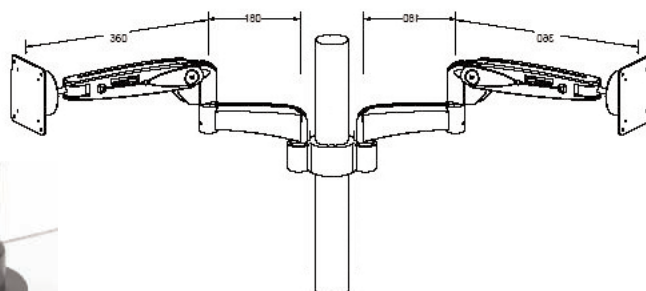

Workplace Wellness

Part Number
EGF 57632

www.ergonoflex.com

Mounting Option:

Desk Clamp

Through Bolt

Product Data Sheet

Laptop Mount 14-17"