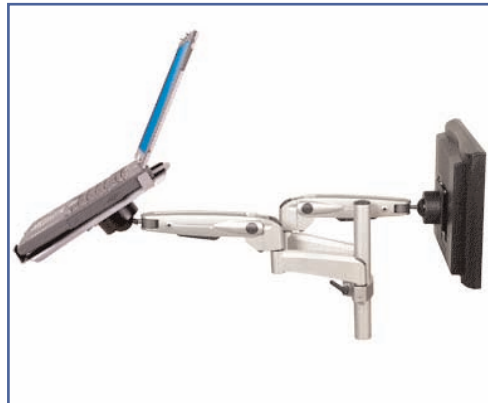

- Mural support for portable computer
- Is appropriate for notebooks from 14 to 17"
- Slope of the adjustable keyboard
- Deportee of 480 mm thanks to his extension
- 3 axes of rotations
- Completely ergonomic model thanks to its jack with gaspring for Laptop
- Charge max: 6 kgs for Laptop & 12 Kg Monitor
- Coloris : aluminium

Mounting Option:

Desk Clamp

Through Bold

Product Data Sheet

Laptop Mount 14-17"

Load Laptop : 6 Kg
Load Monitor: 12 Kg

Laptop Post
Lift Extension Laptop
Lift Extension Monitor
Color Aluminium

Laptop Post Lift Extension Laptop & Lift Extension Monitor

Discover a new way of interfacing with your tablet PC or notebook... the ErgonoFlex Laptop Series Arm suspends your portable above the desk where it can be instantly repositioned for comfortable viewing. Combine with a wireless keyboard and mouse to create an ergonomic docking station for your computer. It's an ideal solution for workers on the move. Improve productivity while working at your primary desk, then simply grab the computer and go when it's time to leave.