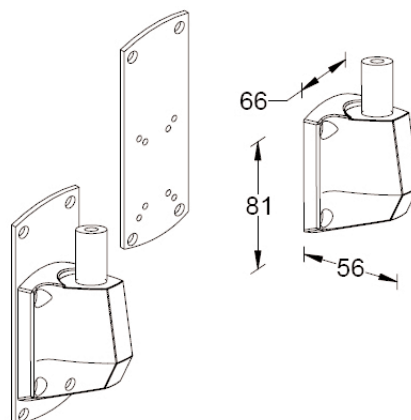

Product Data Sheet

Laptop Mount 14-17"

Load Capacity: 6 Kg

Dual Extension
Color Aluminium

Laptop Arm Dual extension

Discover a new way of interfacing with your tablet PC or notebook... the Laptop Series Arm suspends your portable above the desk where it can be instantly repositioned for comfortable viewing. Combine with a wireless keyboard and mouse to create an ergonomic docking station for your computer. It's an ideal solution for workers on the move. Improve productivity while working at your primary desk, then simply grab the computer and go when it's time to leave. The attractive Laptop Series Arm includes can be also mount on a desk. Alternately, inquire about our slatwall, slatrail or wall mount options.

- Mural support for portable computer
- Is appropriate for notebooks from 14 to 17"
- Slope of the adjustable keyboard
- Deportee of 360 mm thanks to his extension
- 3 axes of rotations
- Charge max: 6 kgs
- Coloris : aluminium

Workplace Wellness

Part Number
EGF 56512

www.ergonoflex.com