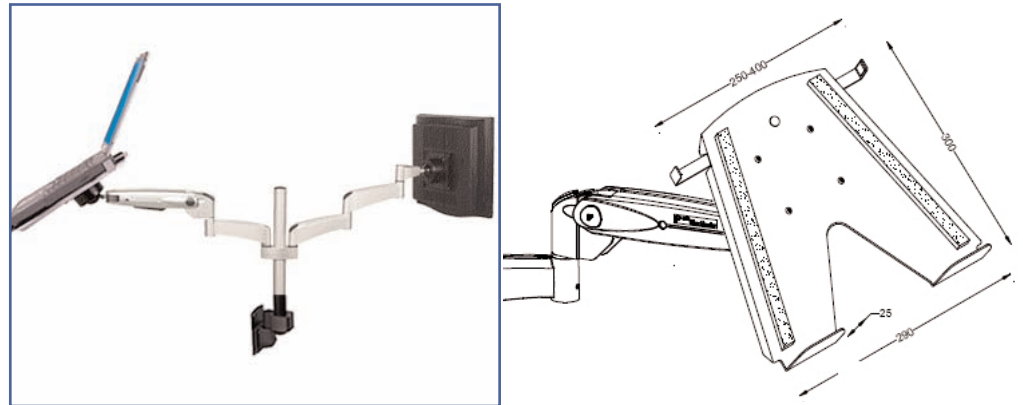

Workplace Wellness

Part Number
EGF 56532

www.ergonoflex.com

Product Data Sheet

Laptop Mount 14-17"

Load Laptop : 6 Kg
Load Monitor: 12 Kg

Laptop Post
Lift Extension Laptop
Dual Extension Monitor
Color Aluminium

Workplace Wellness

Part Number
EGF 57712

www.ergonoflex.com

Page 7

Laptop Post Lift Extension Laptop & Dual Extension Monitor

Discover a new way of interfacing with your tablet PC or notebook... the ErgonoFlex Laptop Series Arm suspends your portable above the desk where it can be instantly repositioned for comfortable viewing. Combine with a wireless keyboard and mouse to create an ergonomic docking station for your computer. It's an ideal solution for workers on the move. Improve productivity while working at your primary desk, then simply grab the computer and go when it's time to leave.

The attractive ErgonoFlex Laptop Post Series Arm do not includes our desk edge / grommet clamp mount, you can choose. With This configuration Laptop Post the office is not encumbered any more by the screens. This device can receive 1 flat-faced screens and one Laptop on a single basis and makes it possible to direct each one of them for a perfect parabolic visualization and a greater ergonomic comfort with Dual Double Gaz arms.