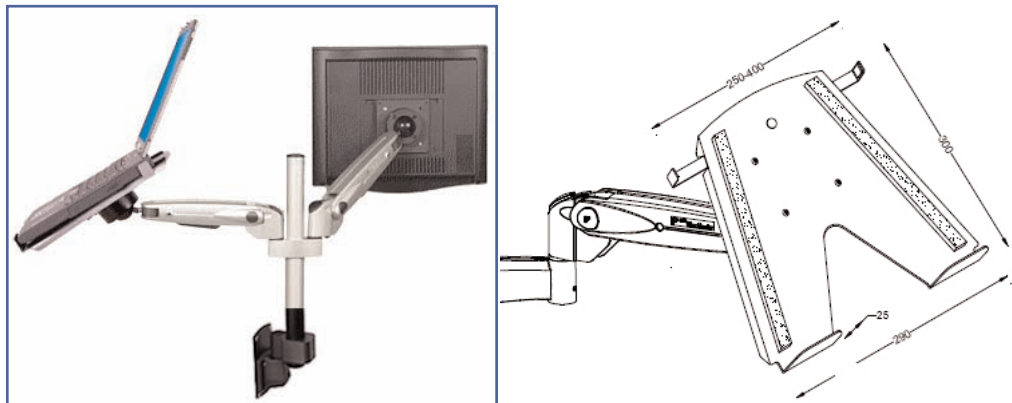

Laptop Post Lift Laptop & Lift Monitor

Discover a new way of interfacing with your tablet PC or notebook... the ErgonoFlex Laptop Series Arm suspends your portable above the desk where it can be instantly repositioned for comfortable viewing. Combine with a wireless keyboard and mouse to create an ergonomic docking station for your computer. It's an ideal solution for workers on the move. Improve productivity while working at your primary desk, then simply grab the computer and go when it's time to leave.

The attractive ErgonoFlex Laptop Post Series Arm do not includes our desk edge / grommet clamp mount, you can choose. With This configuration Laptop Post the office is not encumbered any more by the screens. This device can receive 1 flat-faced screens and one Laptop on a single basis and makes it possible to direct each one of them for a perfect parabolic visualization and a greater ergonomic comfort with Dual Double Gaz arms.

This Laptop Post is equipped with technology Joint Ball Pivot. Side adjustment and pivot ball-joint' for rotation, slope and individual side adjustment. Install several screens on a simple bar and create easily and quickly very aesthetic configurations multi-screen.

- Mural support for portable computer
- Is appropriate for notebooks from 14 to 17"
- Slope of the adjustable keyboard
- Deportee of 480 mm thanks to his extension
- 3 axes of rotations
- Completely ergonomic model thanks to its jack with gaspring for Laptop & Monitor
- Charge max: 6 kgs for Laptop & 12 Kg Monitor
- Coloris : aluminium

Included Wall Mount