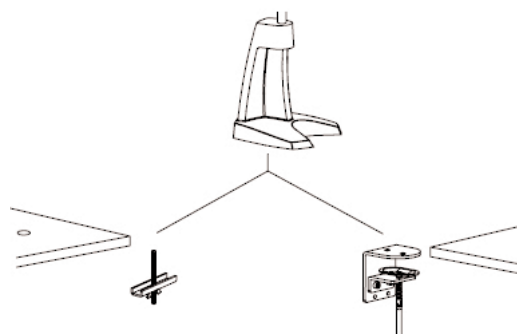

Workplace Wellness

Part Number
EGF 56632

www.ergonoflex.com