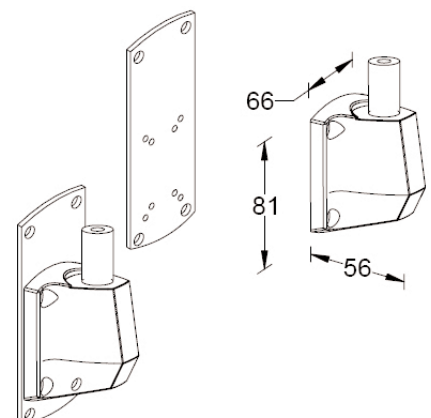

Laptop Simple Gas-strut Arm

Discover a new way of interfacing with your tablet PC or notebook... the Laptop SeriesArm suspends your portable above the desk where it can be instantly repositioned for comfortable viewing. Combine with a wireless keyboard and mouse to create an ergonomic docking station for your computer.

It's an ideal solution for workers on the move. Improve productivity while working at your primary desk, then simply grab the computer and go when it's time to leave. The attractive Laptop Series Arm includes can be also mount on a desk. Alternately, inquire about our slatwall, slatrail or wall mount options.

- Mural support for portable computer
- Is appropriate for notebooks from 14 to 17"
- Slope of the adjustable keyboard
- Deportee of 300 mm thanks to his extension
- 2 axes of rotations
- Completely ergonomic model thanks to its jack with gas
- Charge max: 6 kgs

- Coloris : aluminium

Part Number
EGF 56522

www.ergonoflex.com