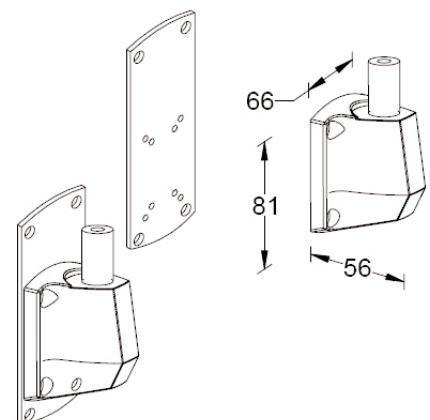

Product Data Sheet

Laptop Mount 14-17"

Load Capacity: 6 Kg

Single Extension
Color Aluminium

Laptop Arm Single extension

Discover a new way of interfacing with your tablet PC or notebook... the Laptop Series Arm suspends your portable above the desk where it can be instantly repositioned for comfortable viewing. Combine with a wireless keyboard and mouse to create an ergonomic docking station for your computer. It's an ideal solution for workers on the move. Improve productivity while working at your primary desk, then simply grab the computer and go when it's time to leave. The attractive Laptop Series Arm includes can be also mount on a desk. Alternately, inquire about our slatwall, slatrail or wall mount options.

- Mural support for portable computer
- Is appropriate for notebooks from 14 to 17"
- Slope of the adjustable keyboard
- Deportee of 180 mm thanks to his extension
- 2 axes of rotations
- Charge max: 6 kgs
- Coloris : aluminium

Part Number
EGF 56502

www.ergonoflex.com