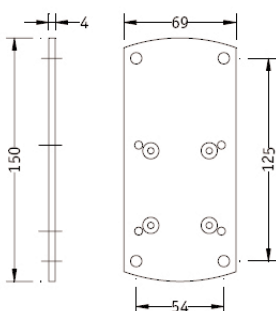

Product Data Sheet

Laptop Mount 14-17"

Load Capacity: 6 Kg

Dual Extension
Color Aluminium

Laptop Arm Dual extension

Discover a new way of interfacing with your tablet PC or notebook... the Laptop Series Arm suspends your portable above the desk where it can be instantly repositioned for comfortable viewing. Combine with a wireless keyboard and mouse to create an ergonomic docking station for your computer. It's an ideal solution for workers on the move. Improve productivity while working at your primary desk, then simply grab the computer and go when it's time to leave. The attractive Laptop Series Arm includes can be also mount on a desk. Alternately, inquire about our slatwall, slatrail or wall mount options.

- Mural support for portable computer
- Is appropriate for notebooks from 14 to 17"
- Slope of the adjustable keyboard
- Deportee of 360 mm thanks to his extension
- 3 axes of rotations
- Charge max: 6 kgs
- Coloris : aluminium

Workplace Wellness

Part Number
EGF 56512

www.ergonoflex.com