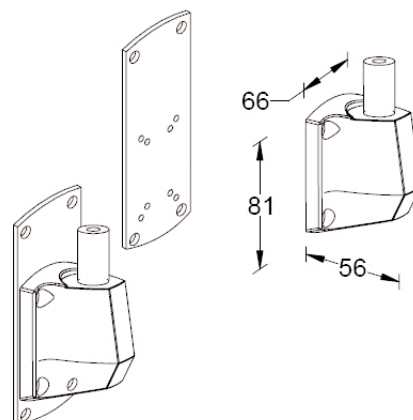

Workplace Wellness

Part Number
EGF 56532

www.ergonoflex.com