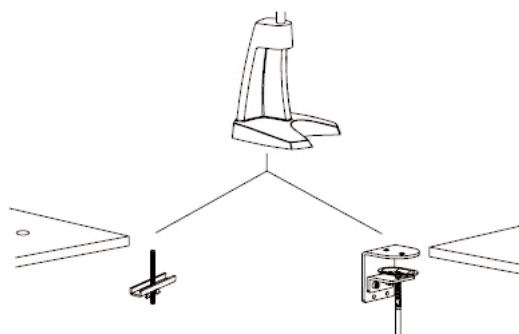

Laptop Arm Dual extension

Discover a new way of interfacing with your tablet PC or notebook... the Laptop Series Arm suspends your portable above the desk where it can be instantly repositioned for comfortable viewing. Combine with a wireless keyboard and mouse to create an ergonomic docking station for your computer. It's an ideal solution for workers on the move. Improve productivity while working at your primary desk, then simply grab the computer and go when it's time to leave. The attractive Laptop Series Arm includes can be also mount on a desk. Alternately, inquire about our slatwall, slatrail or wall mount options.

- Desk Mount support for portable computer
- Is appropriate for notebooks from 14 to 17"
- Slope of the adjustable keyboard
- Deported of 360 mm thanks to his extension
- 3 axes of rotations
- Charge max: 6 kgs
- Coloris : aluminium

Part Number
EGF 56612

www.ergonoflex.com