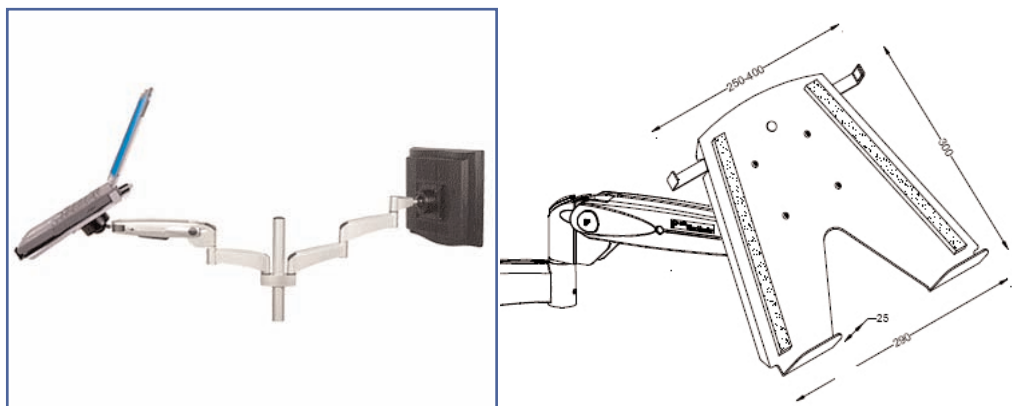

Workplace Wellness

Part Number
57612

www.ergonoflex.com

Page 13

Laptop Post Lift Extension Laptop & Dual Extension Monitor

Discover a new way of interfacing with your tablet PC or notebook... the ErgonoFlex Laptop Series Arm suspends your portable above the desk where it can be instantly repositioned for comfortable viewing. Combine with a wireless keyboard and mouse to create an ergonomic docking station for your computer. It's an ideal solution for workers on the move. Improve productivity while working at your primary desk, then simply grab the computer and go when it's time to leave.