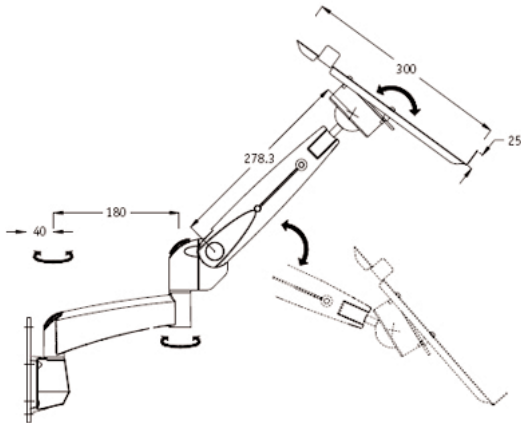

- Coloris : aluminium

Part Number
EGF 56522

www.ergonoflex.com

Product Data Sheet

Laptop Mount 14-17"

Load Capacity: 6 Kg

Simple Gas-Strut
with Extension
Color Aluminium

Laptop Extension Gas-strut Arm