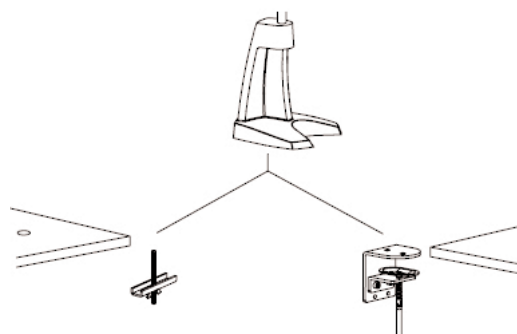

Laptop Arm Single extension

Discover a new way of interfacing with your tablet PC or notebook... the Laptop Series Arm suspends your portable above the desk where it can be instantly repositioned for comfortable viewing. Combine with a wireless keyboard and mouse to create an ergonomic docking station for your computer. It's an ideal solution for workers on the move. Improve productivity while working at your primary desk, then simply grab the computer and go when it's time to leave.

The attractive Laptop Series Arm includes can be also mount on a desk. Alternately, inquire about our slatwall, slatrail or wall mount options.

- Desk Mount support for portable computer
- Is appropriate for notebooks from 14 to 17"
- Slope of the adjustable keyboard
- Deported of 180 mm thanks to his extension
- 2 axes of rotations
- Charge max: 6 kgs
- Coloris : aluminium