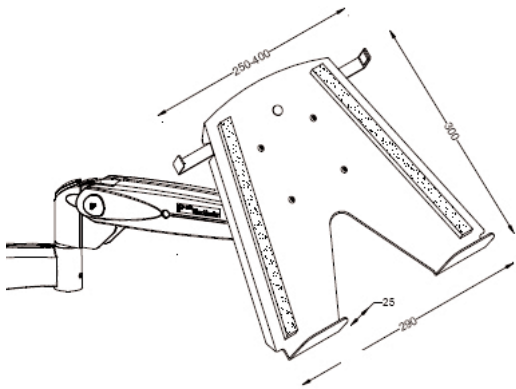

Included Wall Mount

Product Data Sheet

Laptop Mount 14-17"

Load Laptop : 6 Kg
Load Monitor: 12 Kg

Laptop Post
Lift Extension Laptop
Lift Extension Monitor
Color Aluminium

Laptop Post Lift Extension Laptop & Lift Extension Monitor