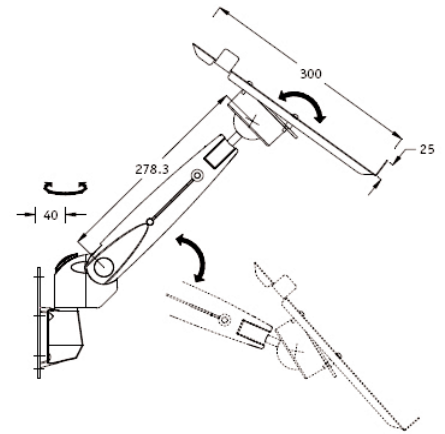

Workplace Wellness

Part Number
EGF 56512

www.ergonoflex.com

Product Data Sheet

Laptop Mount 14-17"

Load Capacity: 6 Kg

Simple Gas-Strut
Color Aluminium

Laptop Simple Gas-strut Arm