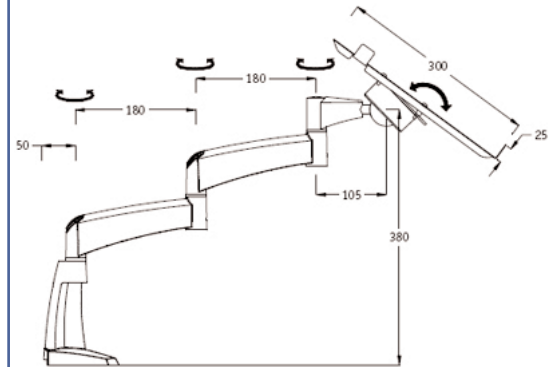

Workplace Wellness

Part Number
EGF 56602

www.ergonoflex.com

Laptop Arm

Load Capacity: 6 Kg

Double Extension
Color Aluminium

Workplace Wellness

Laptop Arm Dual extension