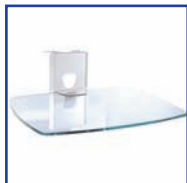

Ergonoflex Vecta Option
Part Number: EGF 78AVGS
Vecta Glas Shelf
40x50 cm