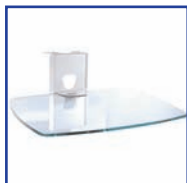

Ergonoflex Vecta Option
Part Number: EGF 78AVP3B
 Vecta Platform 30 x 30 cm
 Color: Silver

Ergonoflex Vecta Option
Part Number: EGF 78AVLCB
 Vecta Locking Cabinet
 50x40x14 cm
 Color: Black

Ergonoflex Vecta Option
Part Number: EGF 78AVLCS
 Vecta Locking Cabinet
 50x40x14 cm
 Color: Silver

Ergonoflex Vecta Option
Part Number: EGF 78VCMB
 Vecta Video Conference Mount
 Color: Black

Ergonoflex Vecta Option
Part Number: EGF 78VCMS
 Vecta Video Conference Mount
 Color: Silver

Ergonoflex Vecta Option
Part Number: EGF 78AVGS
 Vecta Glas Shelf
 40x50 cm