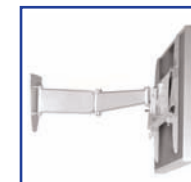

Ergonoflex Part Number: EGF 83001
Universal Mount Double Swing Arm
Wall Mount
Screen 40" to 50"
Weight support: 50 Kg
Color: Silver