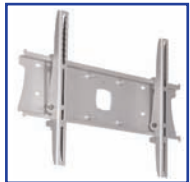

Ergonoflex Part Number: EGF 81002
 Fixed Universal Mount
 Avi Direct Wall Mount
 Screen 40" to 50"
 Weight 60 Kg
 Color: Black

Ergonoflex Part Number: EGF 81001
 Fixed Universal Mount
 Avi Direct Wall Mount
 Screen 40" to 50"
 Weight 60 Kg
 Color: Silver

Ergonoflex Part Number: EGF 81102
 Tilt Universal Mount
 Avi Direct Wall Mount
 Screen 40" to 50"
 Weight 60 Kg
 Color: Black

Ergonoflex Part Number: EGF 81101
 Tilt Universal Mount
 Avi Direct Wall Mount
 Screen 40" to 50"
 Weight 60 Kg
 Color: Silver

Ergonoflex Part Number: EGF 81202
 Fixed Universal Mount
 Avi Direct Wall Mount
 Screen 30" to 40"
 Weight 60 Kg
 Color: Black

Ergonoflex Part Number: EGF 81302
 Tilt Universal Mount
 Avi Direct Wall Mount
 Screen 30" to 40"
 Weight 60 Kg
 Color: Black