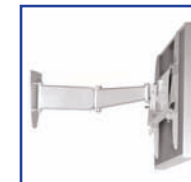

Ergonoflex Part Number: EGF 84001
Universal Mount Double Swing Arm
Wall Mount
Screen 30" to 40"
Weight support: 50 Kg
Color: Silver