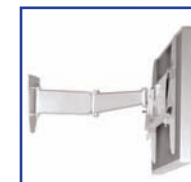

Ergonoflex Part Number: EGF 83002
Universal Mount Double Swing Arm
Wall Mount
Screen 40" to 50"
Weight support: 50 Kg
Color: Black